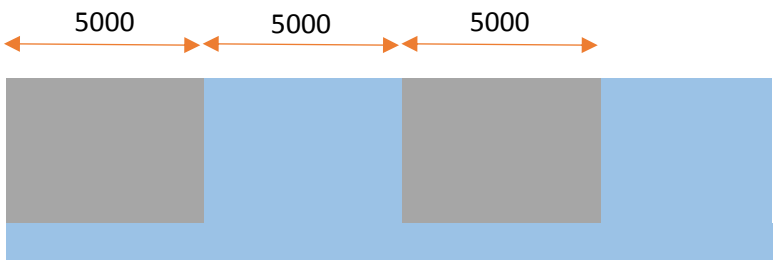

Legend
 The Bird stopper paint type 5000m²

3500

1000

4000

The spot name : A certain Airport

Job : Bird stopper paint type

2017/5/22 WINTON OSAKA CO.,LTD