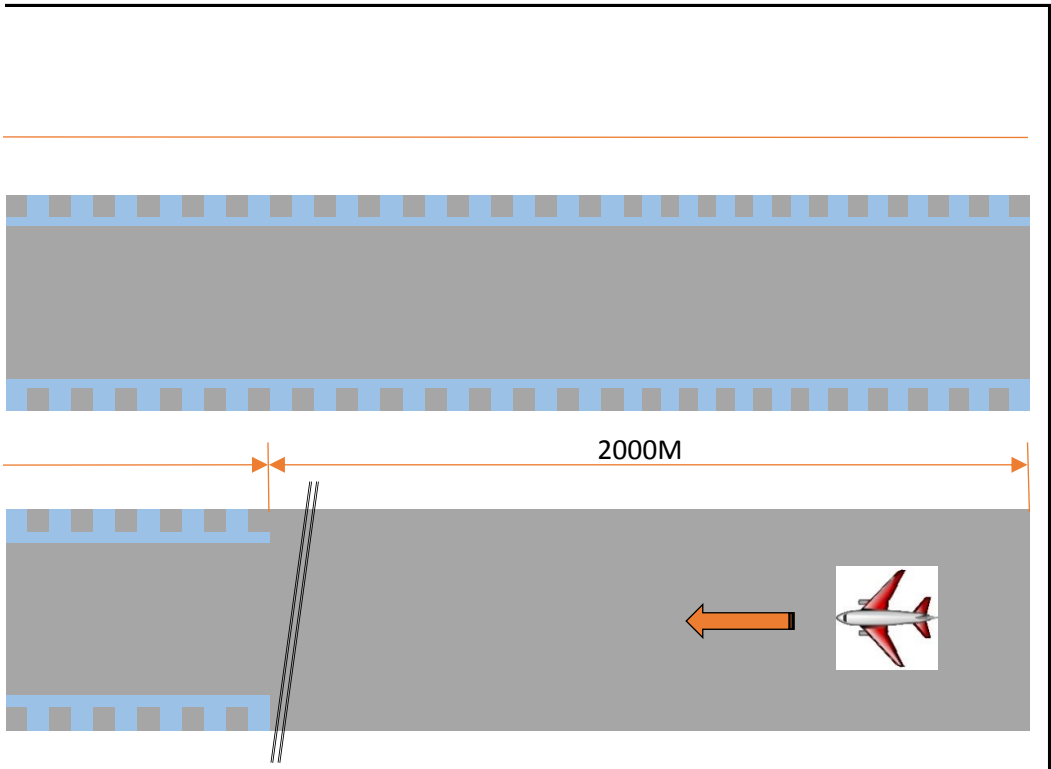

Legend
 The Bird stopper paint type 5000m²

3500

1000

4000

The spot name : A certain Airport

Job : Bird stopper paint type

2017/5/22 WINTON OSAKA CO.,LTD